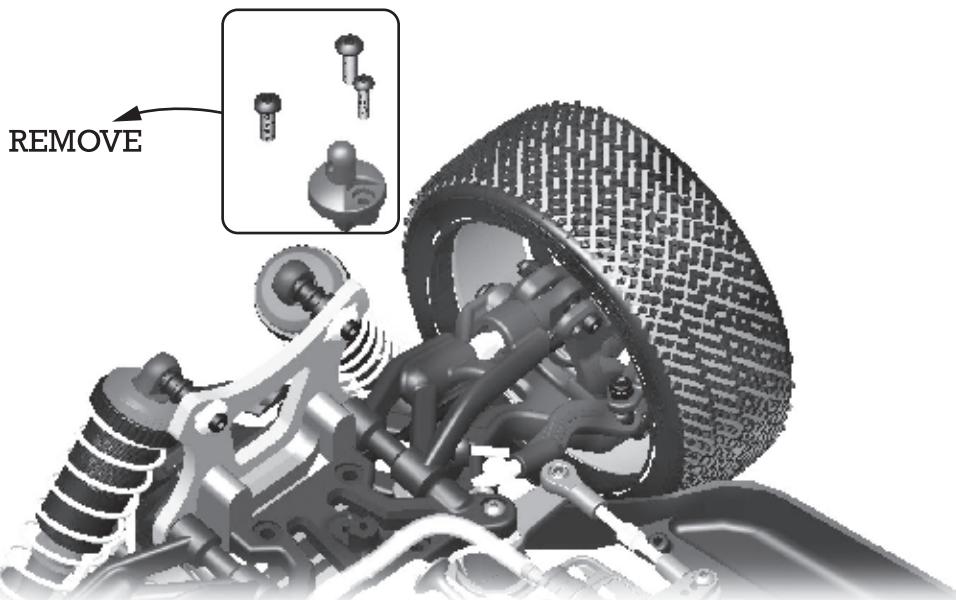

Cage Assembly 5

33308
3x8mm x8
B/H Screw

5

Muffler Mount Replacement

6

Front Body Post Removal

7