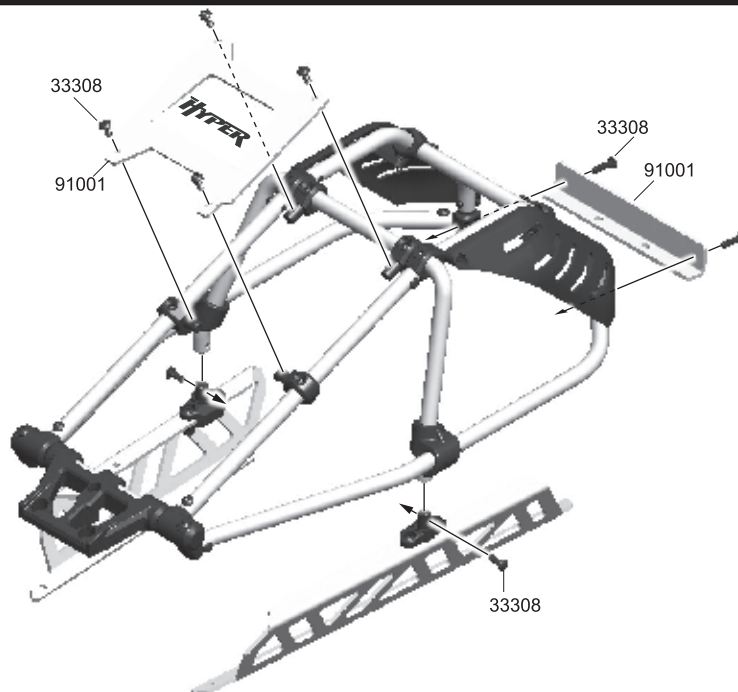

Cage Assembly 4

33308
3x8mm x6
B/H Screw

4

Cage Assembly 5

33308
3x8mm x8
B/H Screw

5

Muffler Mount Replacement

6