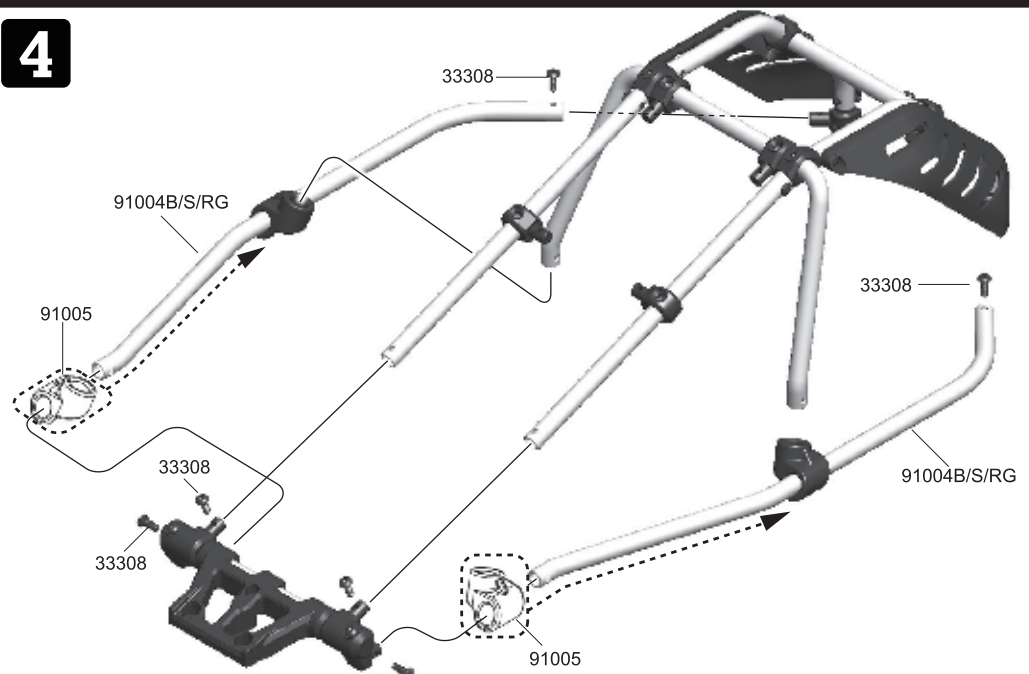

HYPER

CAGE BUGGY

Cage Assembly 1

33312
3x12mm x2
B/H Screw

1

Cage Assembly 2

33312
3x12mm x4
B/H Screw

2

Cage Assembly 3

31315
3x15mm x6
F/H Screw

31323
3x23.8mm x2
F/H Screw

31312
3x12mm x2
F/H Screw

39008
M3 Nut x2

33308
3x8mm x4
B/H Screw

33312
3x12mm x2
B/H Screw

3

Cage Assembly 4

33308
3x8mm x6
B/H Screw

4

Cage Assembly 5

33308
3x8mm x8
B/H Screw

5

Muffler Mount Replacement

6