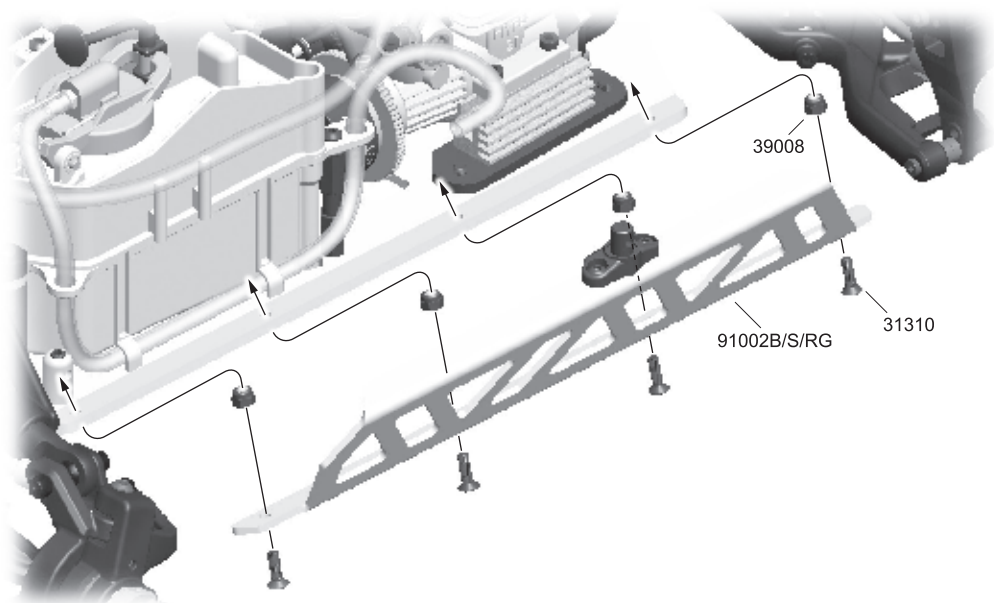

Front Body Post Removal

7

Side Guard Removal

8

Cage Side Guard Installation

39008
M3 Nut x8

31310
3x10mm x8
F/H Screw

9