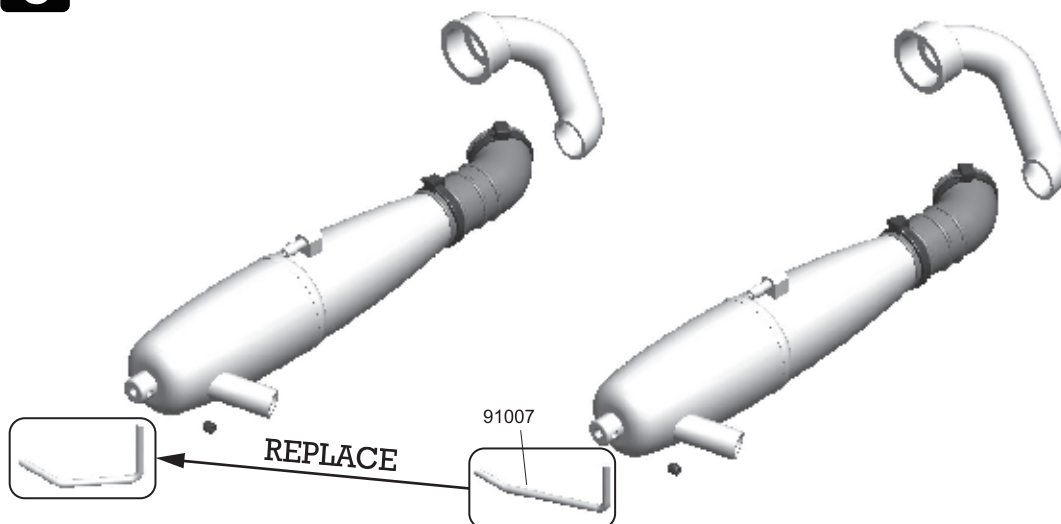

Cage Assembly 4

33308
3x8mm x6
B/H Screw

4

Cage Assembly 5

33308
3x8mm x8
B/H Screw

5

Muffler Mount Replacement

6