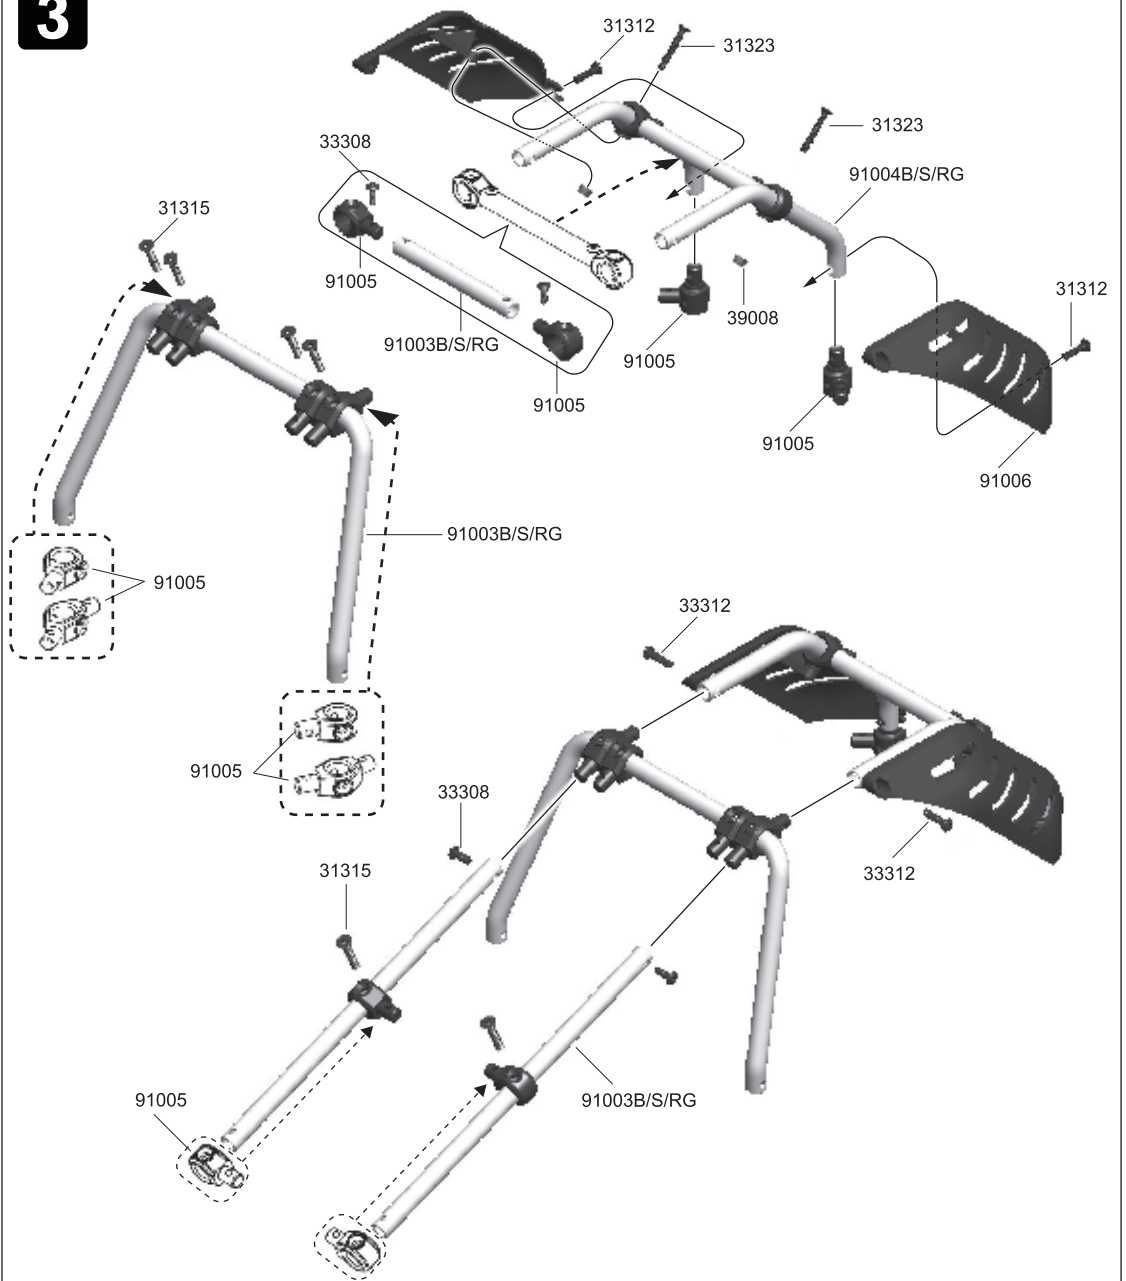

HYPER

CAGE BUGGY

Cage Assembly 1

33312
3x12mm x2
B/H Screw

1

Cage Assembly 2

33312
3x12mm x4
B/H Screw

2

Cage Assembly 3

31315
3x15mm x6
F/H Screw

31323
3x23.8mm x2
F/H Screw

31312
3x12mm x2
F/H Screw

39008
M3 Nut x2

33308
3x8mm x4
B/H Screw

33312
3x12mm x2
B/H Screw

3

Cage Assembly 4

33308
3x8mm x6
B/H Screw

4

Cage Assembly 5

33308
3x8mm x8
B/H Screw

5

Muffler Mount Replacement

6

Front Body Post Removal

7

Side Guard Removal

8

Cage Side Guard Installation

39008
M3 Nut x8

31310
3x10mm x8
F/H Screw

9