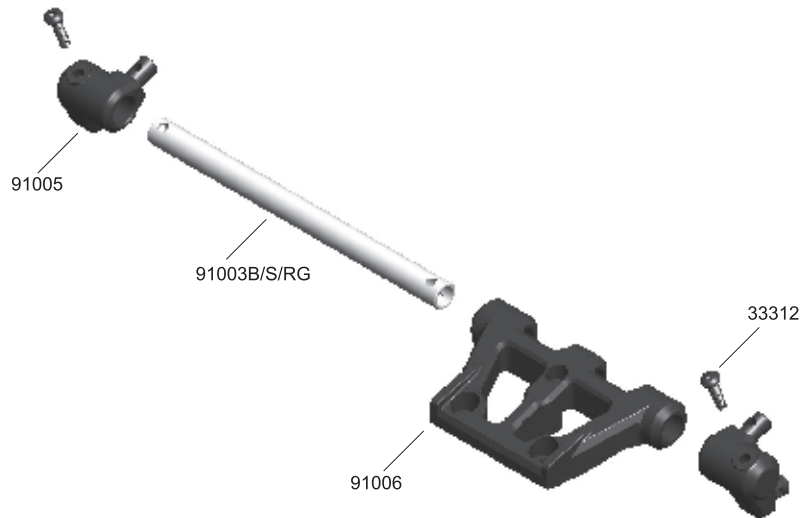

HYPER

CAGE BUGGY

Cage Assembly 1

33312
3x12mm x2
B/H Screw

1

Cage Assembly 2

33312
3x12mm x4
B/H Screw

2

Cage Assembly 3

31315
3x15mm x6
F/H Screw

31323
3x23.8mm x2
F/H Screw

31312
3x12mm x2
F/H Screw

39008
M3 Nut x2

33308
3x8mm x4
B/H Screw

33312
3x12mm x2
B/H Screw

3

Cage Assembly 4

33308
3x8mm x6
B/H Screw

4

Cage Assembly 5

33308
3x8mm x8
B/H Screw

5

Muffler Mount Replacement

6