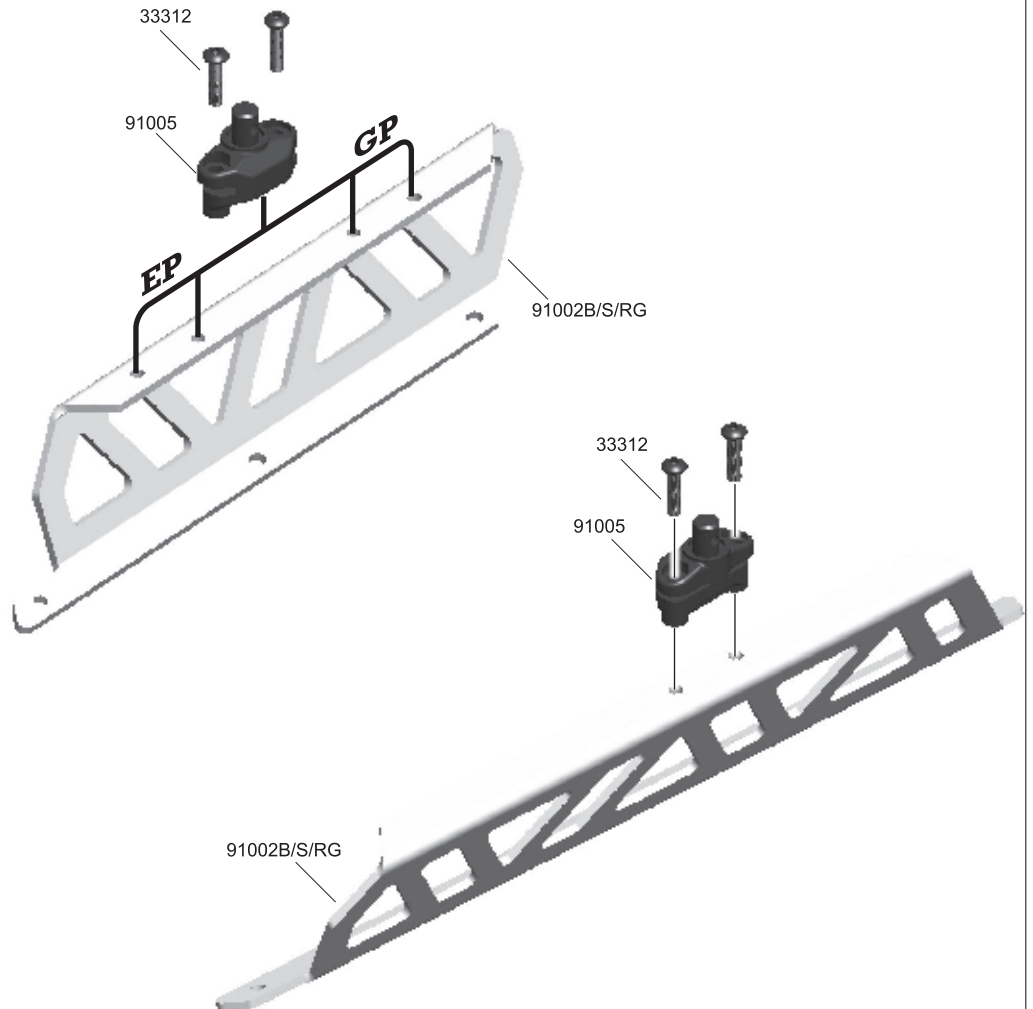

HYPER

CAGE BUGGY

Cage Assembly 1

33312
3x12mm x2
B/H Screw

1

Cage Assembly 2

33312
3x12mm x4
B/H Screw

2

Cage Assembly 3

31315
3x15mm x6
F/H Screw

31323
3x23.8mm x2
F/H Screw

31312
3x12mm x2
F/H Screw

39008
M3 Nut x2

33308
3x8mm x4
B/H Screw

33312
3x12mm x2
B/H Screw

3