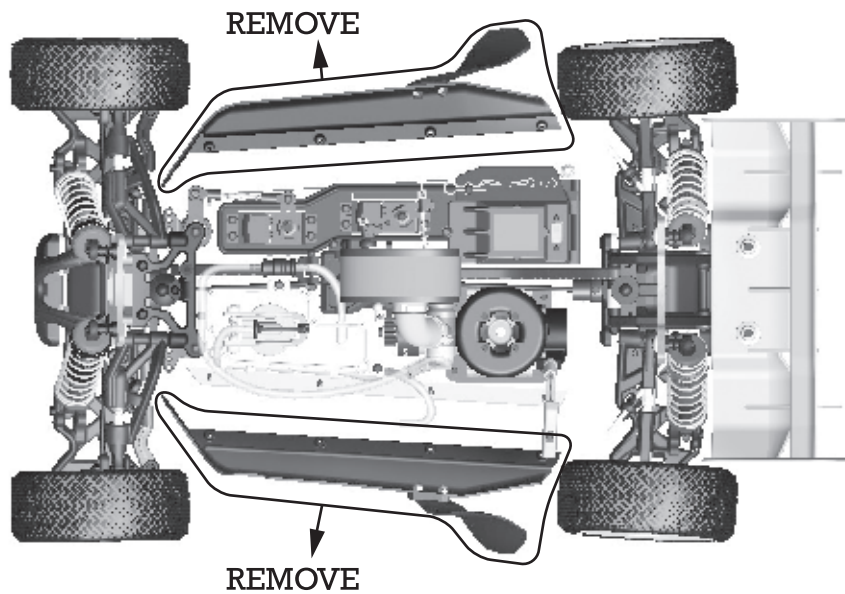

Side Guard Removal

8