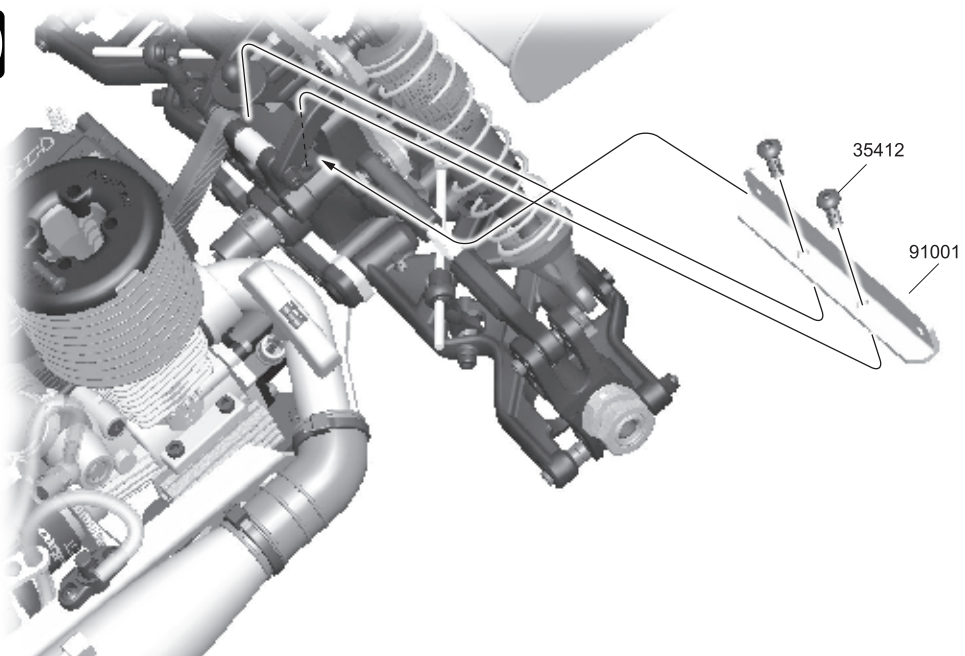

Cage Rear Mount Installation

35412
4x12mm x1
B/H Screw

10